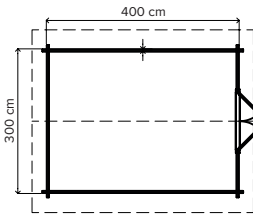

### 2.5x3m Log cabin with apex roof

Ridge height	245 cm
Wall height	213 cm
Wall thickness	28 mm
Surface	7.5 m <sup>2</sup>
Product code	WHS28A114
Roofing (optional)	£ 96

**£ 2384** Delivery and tax included\*

### 3x3m Log cabin with apex roof

Ridge height	245 cm
Wall height	213 cm
Wall thickness	28 mm
Surface	9 m <sup>2</sup>
Product code	WHS28A115
Roofing (optional)	£ 115

**£ 2614** Delivery and tax included\*

### 3x3.5m Log cabin with apex roof

Ridge height	249 cm
Wall height	216 cm
Wall thickness	44 mm
Surface	10.5 m <sup>2</sup>
Product code	WHS44A116
Roofing (optional)	£ 134

**£ 3420** Delivery and tax included\*

### 4x3m Log cabin with apex roof

Ridge height	248 cm
Wall height	216 cm
Wall thickness	44 mm
Surface	12 m <sup>2</sup>
Product code	WHS44A117
Roofing (optional)	£ 154

**£ 4033** Delivery and tax included\*