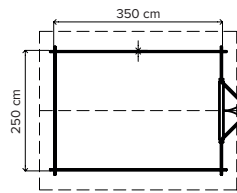

### 3x2m Log cabin with apex roof

Ridge height	249 cm
Wall height	225 cm
Wall thickness	28 mm
Surface	6 m <sup>2</sup>
Product code	WHS28A111
Roofing (optional)	£ 77

**£ 2132** Delivery and tax included\*

### 2.5x2.5m Log cabin with apex roof

Ridge height	240 cm
Wall height	213 cm
Wall thickness	28 mm
Surface	6.25 m <sup>2</sup>
Product code	WHS28A112
Roofing (optional)	£ 80

**£ 2178** Delivery and tax included\*

### 3.5x2.5m Log cabin with apex roof

Ridge height	240 cm
Wall height	213 cm
Wall thickness	28 mm
Surface	8.75 m <sup>2</sup>
Product code	WHS28A113
Roofing (optional)	£ 112

**£ 2955** Delivery and tax included\*