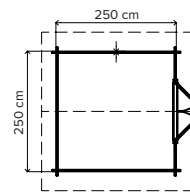

### 3x2m Log cabin with apex roof

Ridge height	249 cm
Wall height	225 cm
Wall thickness	28 mm
Surface	6 m <sup>2</sup>
Product code	WHS28A111
Roofing (optional)	£ 77

**£ 2132** Delivery and tax included\*