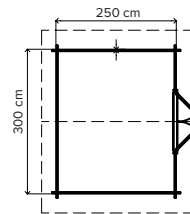

### 3x2m Log cabin with apex roof

Ridge height	249 cm
Wall height	225 cm
Wall thickness	28 mm
Surface	6 m <sup>2</sup>
Product code	WHS28A111
Roofing (optional)	£ 77

**£ 2132** Delivery and tax included\*

### 2.5x2.5m Log cabin with apex roof

Ridge height	240 cm
Wall height	213 cm
Wall thickness	28 mm
Surface	6.25 m <sup>2</sup>
Product code	WHS28A112
Roofing (optional)	£ 80

**£ 2178** Delivery and tax included\*

### 3.5x2.5m Log cabin with apex roof

Ridge height	240 cm
Wall height	213 cm
Wall thickness	28 mm
Surface	8.75 m <sup>2</sup>
Product code	WHS28A113
Roofing (optional)	£ 112

**£ 2955** Delivery and tax included\*

### 2.5x3m Log cabin with apex roof

Ridge height	245 cm
Wall height	213 cm
Wall thickness	28 mm
Surface	7.5 m <sup>2</sup>
Product code	WHS28A114
Roofing (optional)	£ 96

**£ 2384** Delivery and tax included\*