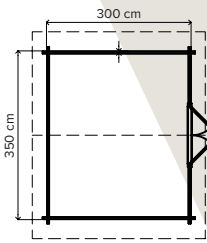

### 3.5x2.5m Log cabin with apex roof

Ridge height	240 cm
Wall height	213 cm
Wall thickness	28 mm
Surface	8.75 m <sup>2</sup>
Product code	WHS28A113
Roofing (optional)	£ 112

**£ 2955** Delivery and tax included\*

### 2.5x3m Log cabin with apex roof

Ridge height	245 cm
Wall height	213 cm
Wall thickness	28 mm
Surface	7.5 m <sup>2</sup>
Product code	WHS28A114
Roofing (optional)	£ 96

**£ 2384** Delivery and tax included\*

### 3x3m Log cabin with apex roof

Ridge height	245 cm
Wall height	213 cm
Wall thickness	28 mm
Surface	9 m <sup>2</sup>
Product code	WHS28A115
Roofing (optional)	£ 115

**£ 2614** Delivery and tax included\*

### 3x3.5m Log cabin with apex roof

Ridge height	249 cm
Wall height	216 cm
Wall thickness	44 mm
Surface	10.5 m <sup>2</sup>
Product code	WHS44A116
Roofing (optional)	£ 134

**£ 3420** Delivery and tax included\*