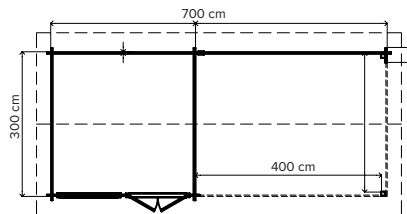

### 3x3.5m Log cabin with apex roof

Ridge height	249 cm
Wall height	216 cm
Wall thickness	44 mm
Surface	10.5 m <sup>2</sup>
Product code	WHS44A116
Roofing (optional)	£ 134

**£ 3420** Delivery and tax included\*

### 4x3m Log cabin with apex roof

Ridge height	248 cm
Wall height	216 cm
Wall thickness	44 mm
Surface	12 m <sup>2</sup>
Product code	WHS44A117
Roofing (optional)	£ 154

**£ 4033** Delivery and tax included\*

### 3x6m Log cabin with canopy

Ridge height	243 cm
Wall height	227 cm
Wall thickness	28 mm
Surface	18 m <sup>2</sup>
Product code	WHS28A118 (Left/Right)
Roofing (optional)	£ 230

**£ 3475** Delivery and tax included\*

### 3x7m Log cabin with canopy

Ridge height	243 cm
Wall height	227 cm
Wall thickness	28 mm
Surface	21 m <sup>2</sup>
Product code	WHS28A119 (Left/Right)
Roofing (optional)	£ 269

**£ 3870** Delivery and tax included\*