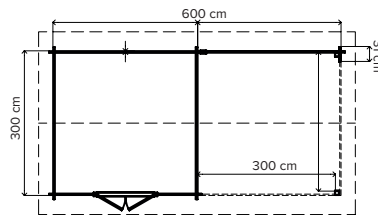

### 3x3m Log cabin with apex roof

Ridge height	245 cm
Wall height	213 cm
Wall thickness	28 mm
Surface	9 m <sup>2</sup>
Product code	WHS28A115
Roofing (optional)	£ 115

**£ 2614** Delivery and tax included\*

### 3x3.5m Log cabin with apex roof

Ridge height	249 cm
Wall height	216 cm
Wall thickness	44 mm
Surface	10.5 m <sup>2</sup>
Product code	WHS44A116
Roofing (optional)	£ 134

**£ 3420** Delivery and tax included\*

### 4x3m Log cabin with apex roof

Ridge height	248 cm
Wall height	216 cm
Wall thickness	44 mm
Surface	12 m <sup>2</sup>
Product code	WHS44A117
Roofing (optional)	£ 154

**£ 4033** Delivery and tax included\*

### 3x6m Log cabin with canopy

Ridge height	243 cm
Wall height	227 cm
Wall thickness	28 mm
Surface	18 m <sup>2</sup>
Product code	WHS28A118 (Left/Right)
Roofing (optional)	£ 230

**£ 3475** Delivery and tax included\*