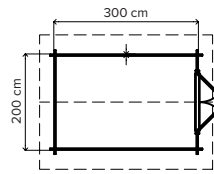

### 3x2m Log cabin with apex roof

Ridge height	249 cm
Wall height	225 cm
Wall thickness	28 mm
Surface	6 m <sup>2</sup>
Product code	WHS28A111
Roofing (optional)	£ 77

**£ 2132** Delivery and tax included\*