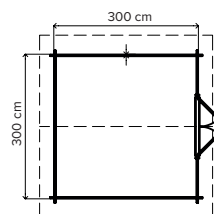

### 2.5x2.5m Log cabin with apex roof

Ridge height	240 cm
Wall height	213 cm
Wall thickness	28 mm
Surface	6.25 m <sup>2</sup>
Product code	WHS28A112
Roofing (optional)	£ 80

**£ 2178** Delivery and tax included\*

### 3.5x2.5m Log cabin with apex roof

Ridge height	240 cm
Wall height	213 cm
Wall thickness	28 mm
Surface	8.75 m <sup>2</sup>
Product code	WHS28A113
Roofing (optional)	£ 112

**£ 2955** Delivery and tax included\*

### 2.5x3m Log cabin with apex roof

Ridge height	245 cm
Wall height	213 cm
Wall thickness	28 mm
Surface	7.5 m <sup>2</sup>
Product code	WHS28A114
Roofing (optional)	£ 96

**£ 2384** Delivery and tax included\*

### 3x3m Log cabin with apex roof

Ridge height	245 cm
Wall height	213 cm
Wall thickness	28 mm
Surface	9 m <sup>2</sup>
Product code	WHS28A115
Roofing (optional)	£ 115

**£ 2614** Delivery and tax included\*