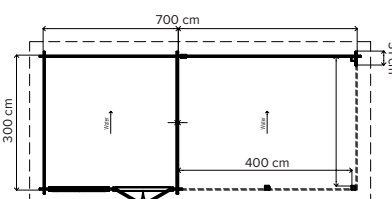

### 3x6m Log cabin with canopy (3x3m)

Ridge height	247 cm
Wall height	227 cm
Wall thickness	28 mm
Surface	18 m <sup>2</sup>
Product code	WHS28P514 (Left/Right)
Roofing (optional)	£ 547

**£ 3557** Delivery and tax included\*

### 3x7m Log cabin with canopy (4x3m)

Ridge height	247 cm
Wall height	227 cm
Wall thickness	28 mm
Surface	21 m <sup>2</sup>
Product code	WHS28P515 (Left/Right)
Roofing (optional)	£ 638

**£ 4167** Delivery and tax included\*

### 3x7.5m Log cabin with canopy (4.5x3m)

Ridge height	249 cm
Wall height	229 cm
Wall thickness	44 mm
Surface	24 m <sup>2</sup>
Product code	WHS28P516 (Left/Right)
Roofing (optional)	£ 729

**£ 5194** Delivery and tax included\*