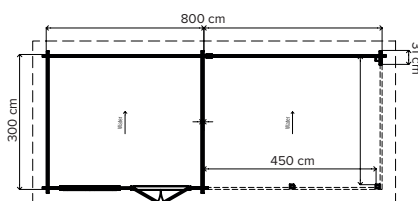

### 3x6m Log cabin with canopy (3x3m)

Ridge height	247 cm
Wall height	227 cm
Wall thickness	28 mm
Surface	18 m <sup>2</sup>
Product code	WHS28P514 (Left/Right)
Roofing (optional)	£ 547

**£ 3557** Delivery and tax included\*

### 3x7m Log cabin with canopy (4x3m)

Ridge height	247 cm
Wall height	227 cm
Wall thickness	28 mm
Surface	21 m <sup>2</sup>
Product code	WHS28P515 (Left/Right)
Roofing (optional)	£ 638

**£ 4167** Delivery and tax included\*

### 3x7.5m Log cabin with canopy (4.5x3m)

Ridge height	249 cm
Wall height	229 cm
Wall thickness	44 mm
Surface	24 m <sup>2</sup>
Product code	WHS28P516 (Left/Right)
Roofing (optional)	£ 729

**£ 5194** Delivery and tax included\*