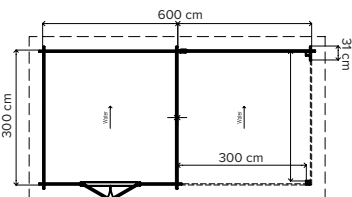

### 3x6m Log cabin with canopy (3x3m)

Ridge height	247 cm
Wall height	227 cm
Wall thickness	28 mm
Surface	18 m <sup>2</sup>
Product code	WHS28P514 (Left/Right)
Roofing (optional)	£ 547

**£ 3557** Delivery and tax included\*

### 3x7m Log cabin with canopy (4x3m)

Ridge height	247 cm
Wall height	227 cm
Wall thickness	28 mm
Surface	21 m <sup>2</sup>
Product code	WHS28P515 (Left/Right)
Roofing (optional)	£ 638

**£ 4167** Delivery and tax included\*

### 3x7.5m Log cabin with canopy (4.5x3m)

Ridge height	249 cm
Wall height	229 cm
Wall thickness	44 mm
Surface	24 m <sup>2</sup>
Product code	WHS28P516 (Left/Right)
Roofing (optional)	£ 729

**£ 5194** Delivery and tax included\*